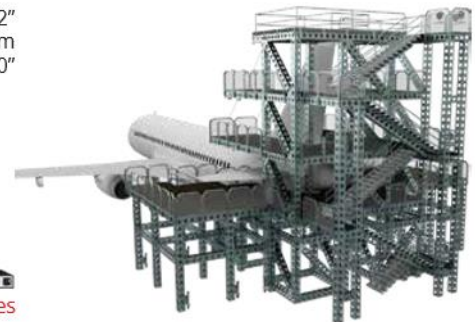

25 Years of Service
Electrical & Mechanical Design

TR | TRUSS SERIES

The ModTruss TR Series Profiles: 3" | 6" | 12"
Standard Material: Steel & Aluminum
Available Lengths: 3" - 120"

ModTruss 6" Series

ModTruss 12" Series

ModTruss is adaptable, customizable, reusable, engineered and stress approved and therefore safe to use.

CONTROL DYNAMICS INC.

21 East Marine View Drive, STE G
Everett, WA 98201
1-800-738-5004

www.cdinw.com
www.piranha-safety.com
contact@cdinw.com