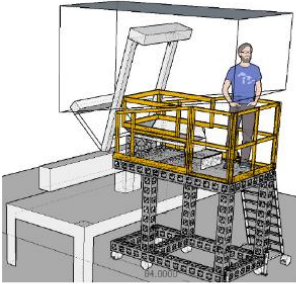

25 Years of Service
Electrical & Mechanical Design

MODTRUSS DEALER

ModTruss is adaptable, customizable, reusable, engineered and stress approved and therefore safe to use.